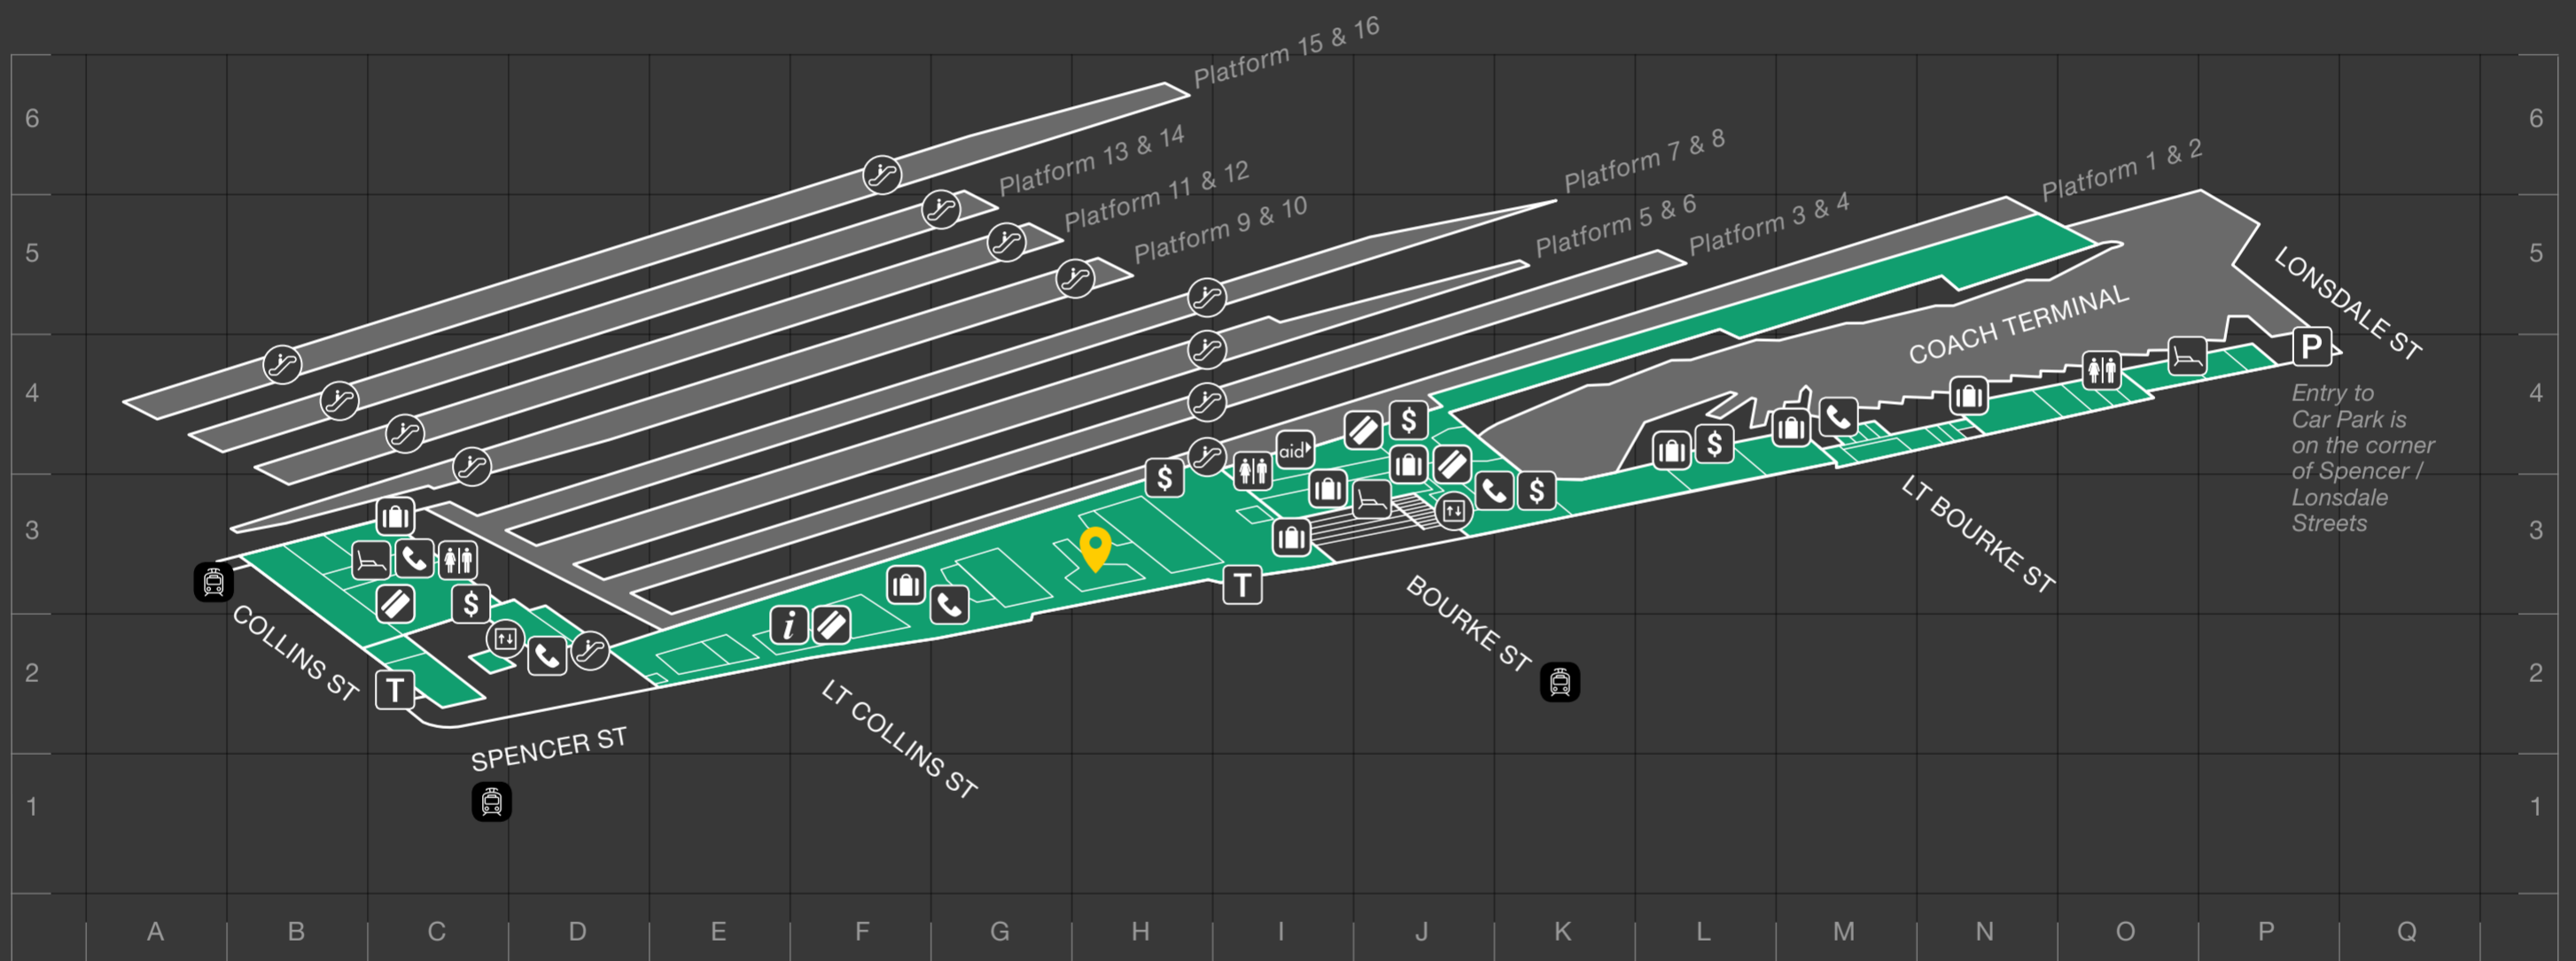

Click level to zoom in and view stores

L1

- Entrance to Metro Trains Platforms 9 – 14
- Entrance to V/line Trains Platforms 1 – 8 & 15 – 16
- Metro Customer Service
- Bourke Street Bridge (to Etihad Stadium)
- Spencer Outlet Centre

M

- Woolworths
- Car Park

G

- Entrance to V/Line Trains Platform 1 – 8
- V/Line Customer Service
- Coach Terminal (Regional & Skybus)
- Public Transport Victoria (PTV) Information Hub
- Meeting Point
- Waiting Lounge
- Travellers Aid
- Lockers & Luggage Hall

- Meeting Point
- Public Transport Victoria (PTV) Information Hub
- Ticket Office
- Waiting Lounge
- Travellers Aid
- Lockers
- Toilets
- Telephones
- ATMs
- Escalators
- Lifts
- Trams
- Car Park
- Taxi Rank

Southern Cross Station
 Spencer St, Docklands
 VIC 3008

Getting here

- Tram no. 86, 96, Stop 1 (Bourke St / Spencer St)
- Tram no. 11, 12, 48, 109, Stop 1
- Tram no. 96, Stop 122 (Collins St / Spencer St)
- Tram no. 11, 48, Stop D14 (Collins St)
- City Loop Train