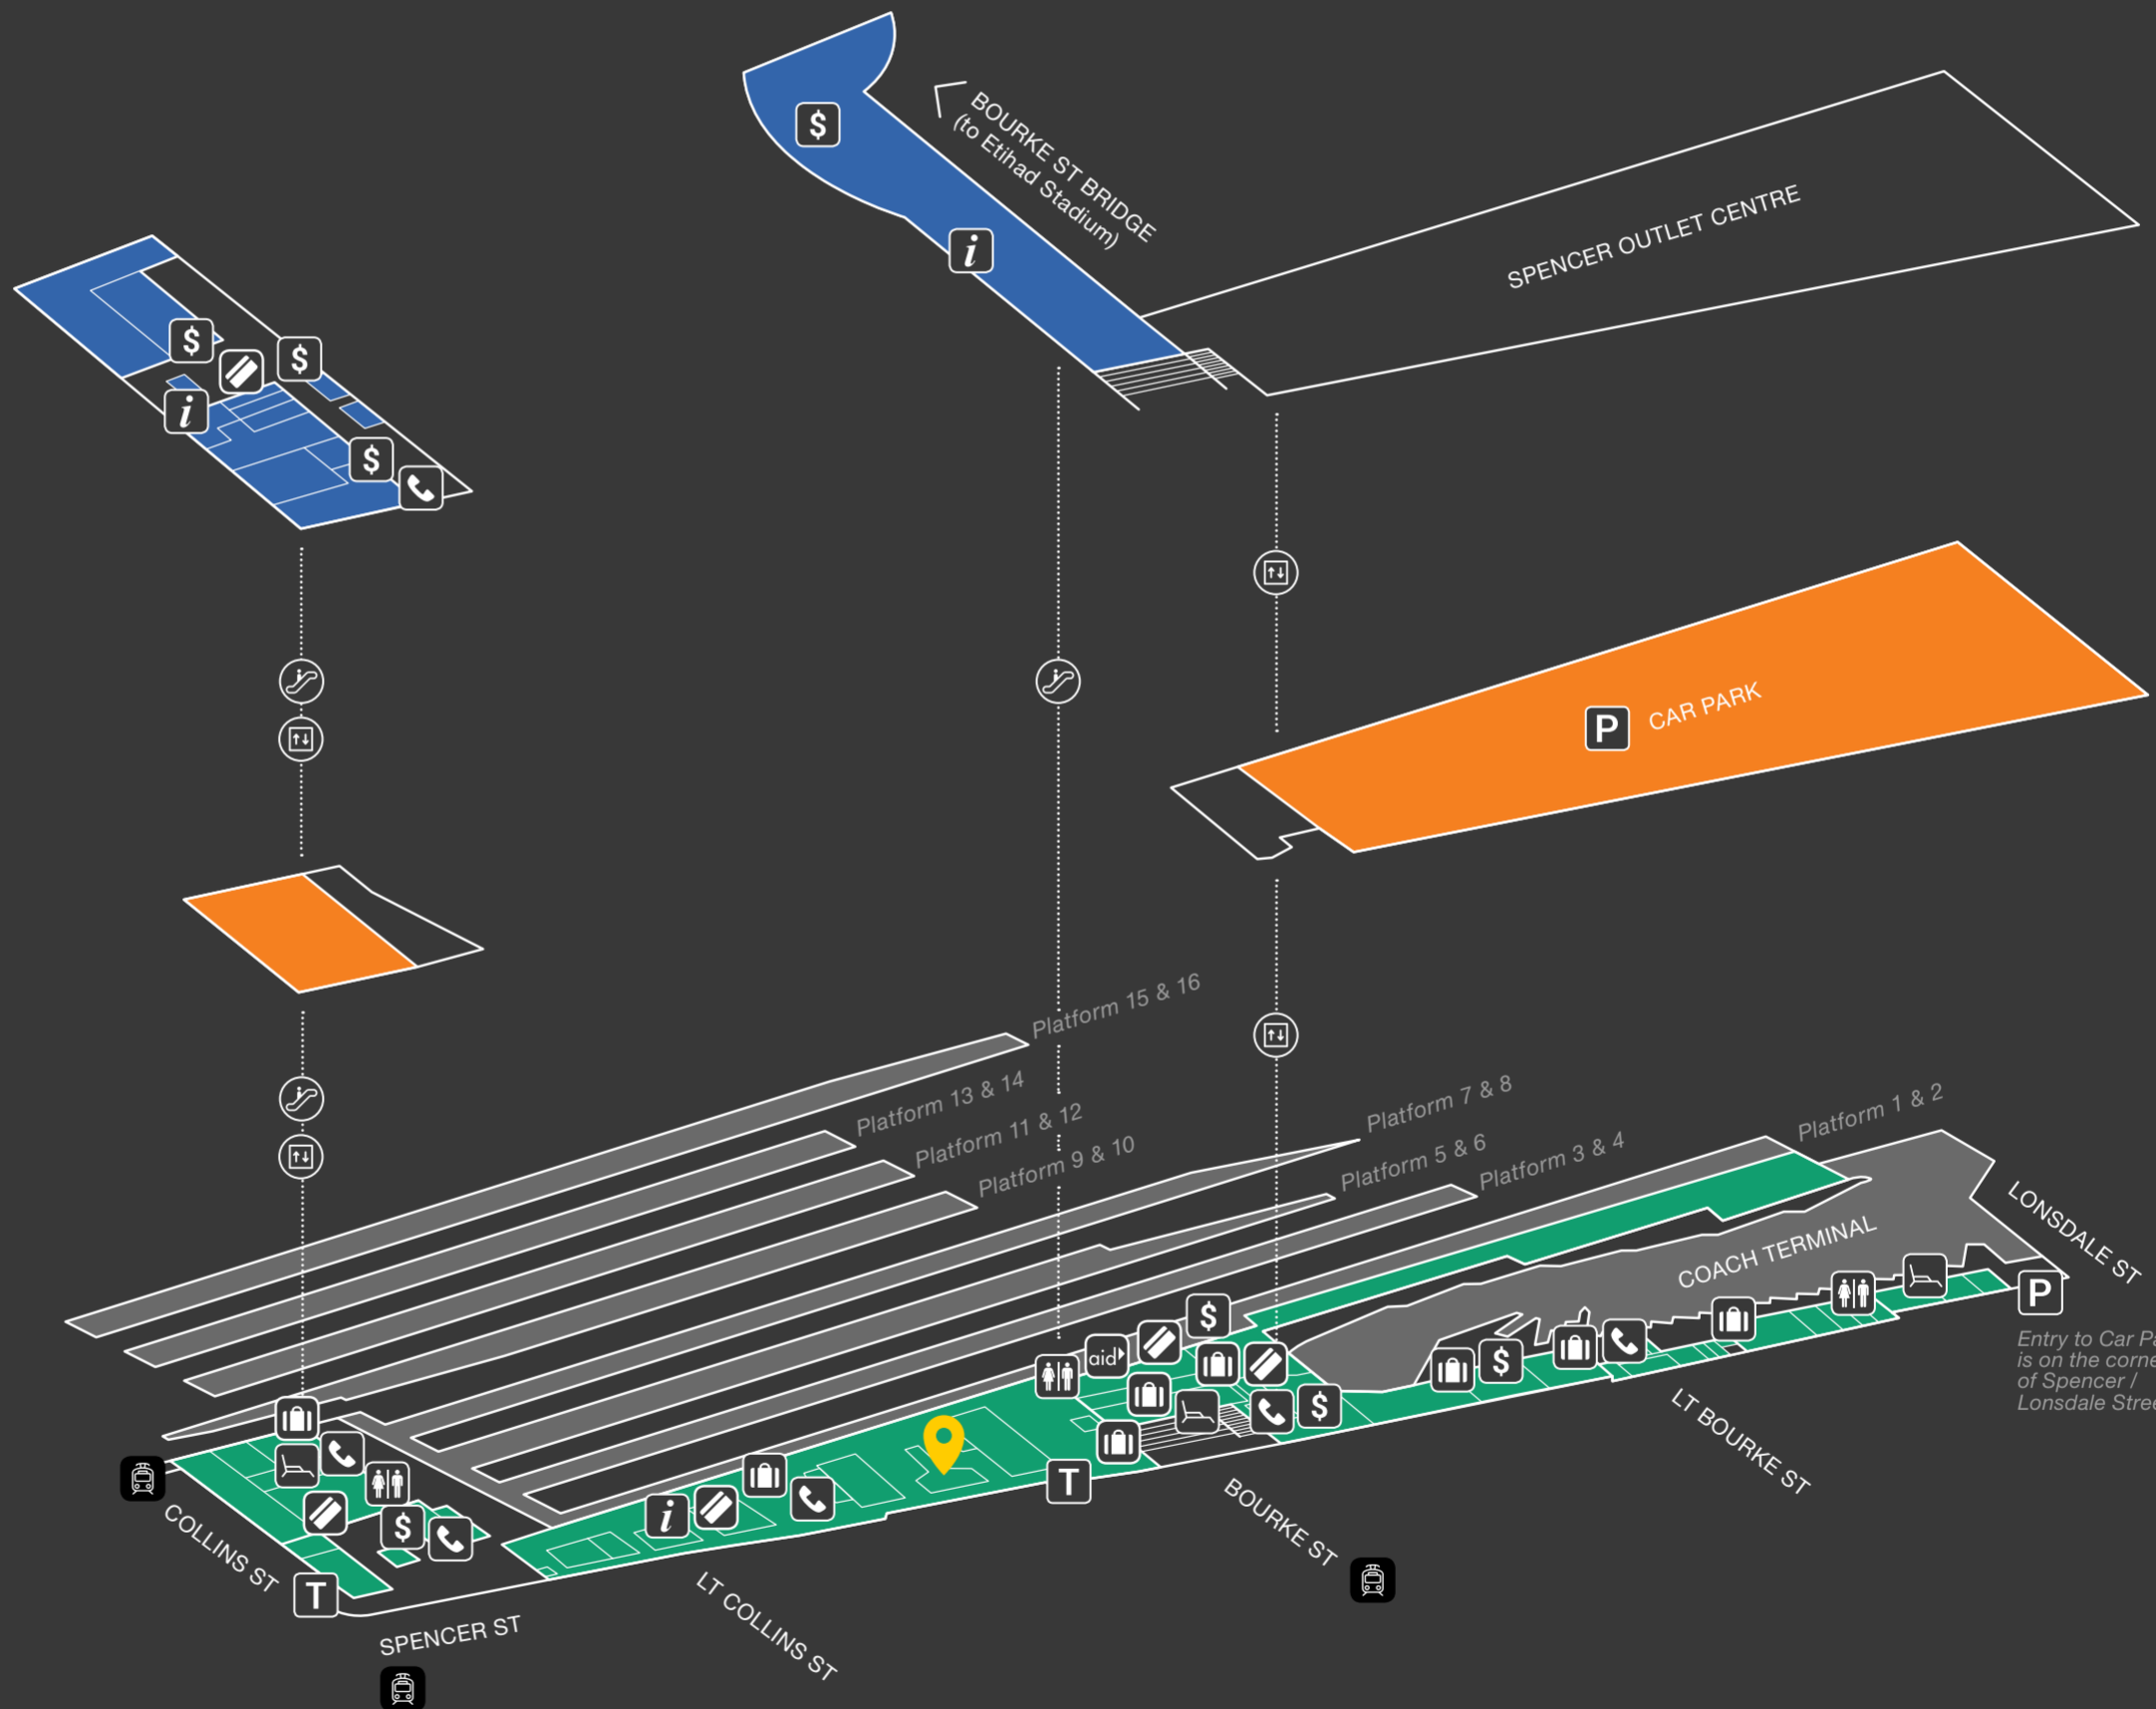

Click level to zoom in and view stores

L1

- Entrance to Metro Trains Platforms 9 – 14
- Entrance to V/line Trains Platforms 1 – 8 & 15 – 16
- Metro Customer Service
- Bourke Street Bridge (to Etihad Stadium)
- Spencer Outlet Centre

M

- Woolworths
- Car Park

G

- Entrance to V/Line Trains Platform 1 – 8
- V/Line Customer Service
- Coach Terminal (Regional & Skybus)
- Public Transport Victoria (PTV) Information Hub
- Meeting Point
- Waiting Lounge
- Travellers Aid
- Lockers & Luggage Hall

- Meeting Point
- Public Transport Victoria (PTV) Information Hub
- Ticket Office
- Waiting Lounge
- Travellers Aid
- Lockers
- Toilets
- Telephones
- ATMs
- Escalators
- Lifts
- Trams
- Car Park
- Taxi Rank

Southern Cross Station
 Spencer St, Docklands
 VIC 3008

Getting here

- Tram no. 86, 96, Stop 1 (Bourke St / Spencer St)
- Tram no. 11, 12, 48, 109, Stop 1
- Tram no. 96, Stop 122 (Collins St / Spencer St)
- Tram no. 11, 48, Stop D14 (Collins St)
- City Loop Train