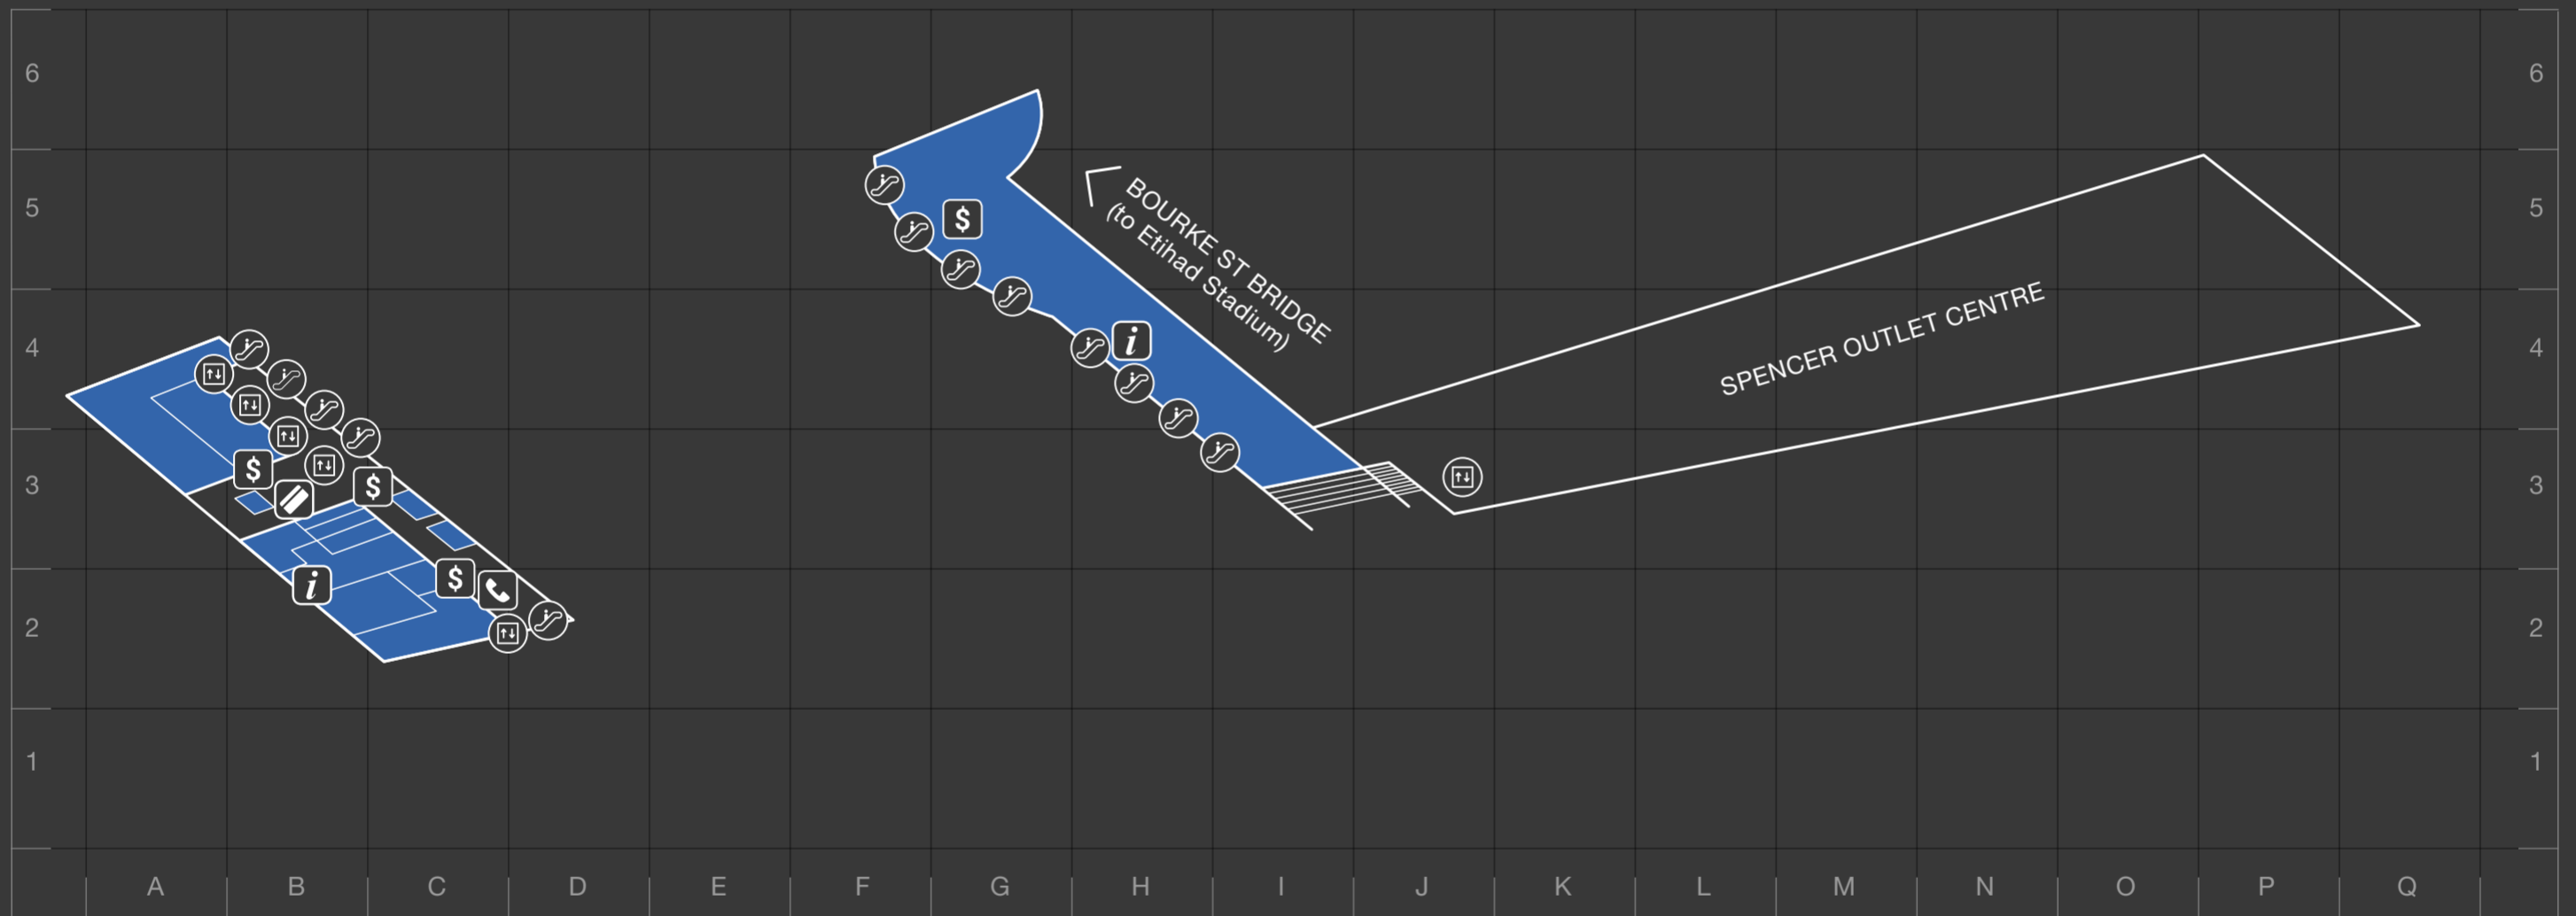

Southern Cross Station
 Spencer St, Docklands
 VIC 3008

Getting here

- Tram no. 86, 96, Stop 1 (Bourke St / Spencer St)
- Tram no. 11, 12, 48, 109, Stop 1 (Bourke St / Spencer St)
- Tram no. 96, Stop 122 (Collins St / Spencer St)
- Tram no. 11, 48, Stop D14 (Collins St)
- City Loop Train